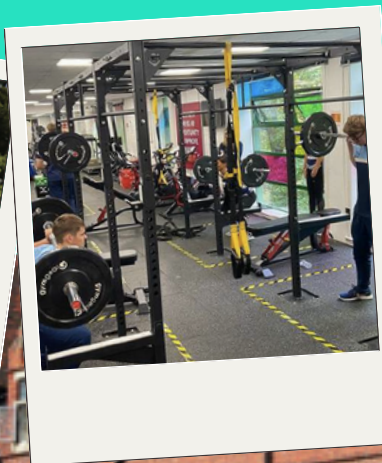

THE *VENUE*

Set in the heart of North Nottinghamshire's stunning 'Robin Hood' countryside, enjoy our top notch boarding facilities at the prestigious Worksop College

The Accommodation

- ◆◆ Stay on-site in our boarding dorm rooms
- ◆◆ Family room available
- ◆◆ Pastoral staff on site 24/7
- ◆◆ x3 balanced meals per day
- ◆◆ Strength & Conditioning suite
- ◆◆ Swimming pool
- ◆◆ Relax in our Common room, complete with pool table, table tennis and games consoles.

WORKSOP COLLEGE
AND
RANBY HOUSE